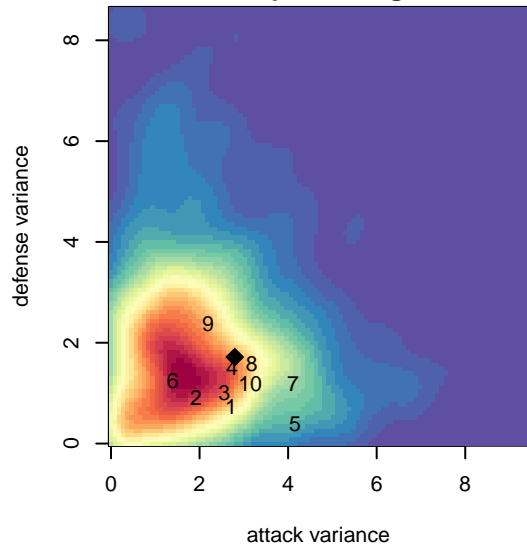

**attack and defense variance (black dot)
relative to other teams
and top 10 in region**