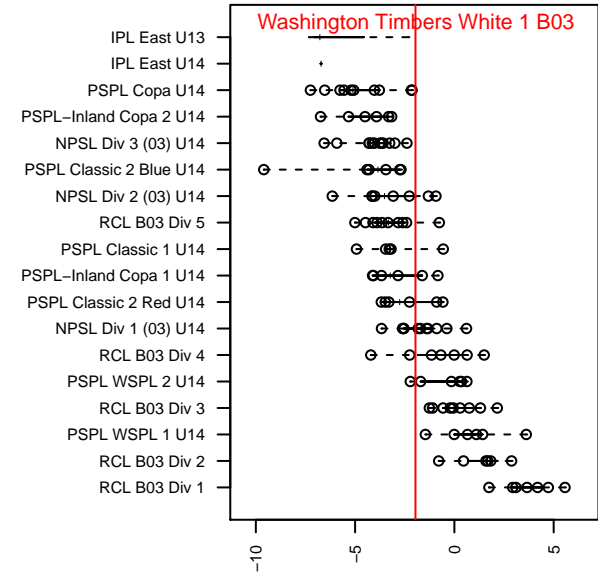

# Washington Timbers White 1 B03

Washington Timbers  
 Vancouver, WA  
 B03 total strength=1095  
 attack=3.89 defense=1.98  
 fall league = PTT B03 Div 2 Green  
 spr league = Spr OYS B03 Div 1 Green

alt names used:  
 WASHINGTON TIMBERS WA TIMBERS 03B V  
 WA Timbers FC 03B White 1  
 WASHINGTON TIMBERS WA TIMBERS 03B V  
 WASHINGTON TIMBERSWA TIMBERS 03B V  
 WA Timbers 03B White 1  
 WA Timbers 03B White 1  
 WA Timbers 03B White 1

Venues played:  
 2016 Clash At the Border Div 2 Gold/Silver/Bro  
 2016 PCU Summer Classic U14 Silver  
 2016 Oswego Nike Cup Silver U14  
 2016 Bend Premier Cup Lucas Melano (Silver)  
 2016 PTT B03 Division 2 Green  
 2016 OYS Founders Cup B03  
 2016 Spr OYS B03 Division 1 Green

**Washington Timbers White 1 B03**  
 Dots are actual minus expected GF (blue circles) and GA (red triangles).  
 Blue line is smoothed change in attack strength. Red is smoothed change in defense strength.

**attack and defense variance (black dot)  
relative to other teams  
and top 10 in region**

**attack and defense rating  
relative to others at age  
and all opponents in last 13 months**

**Performance relative to 13 month average**