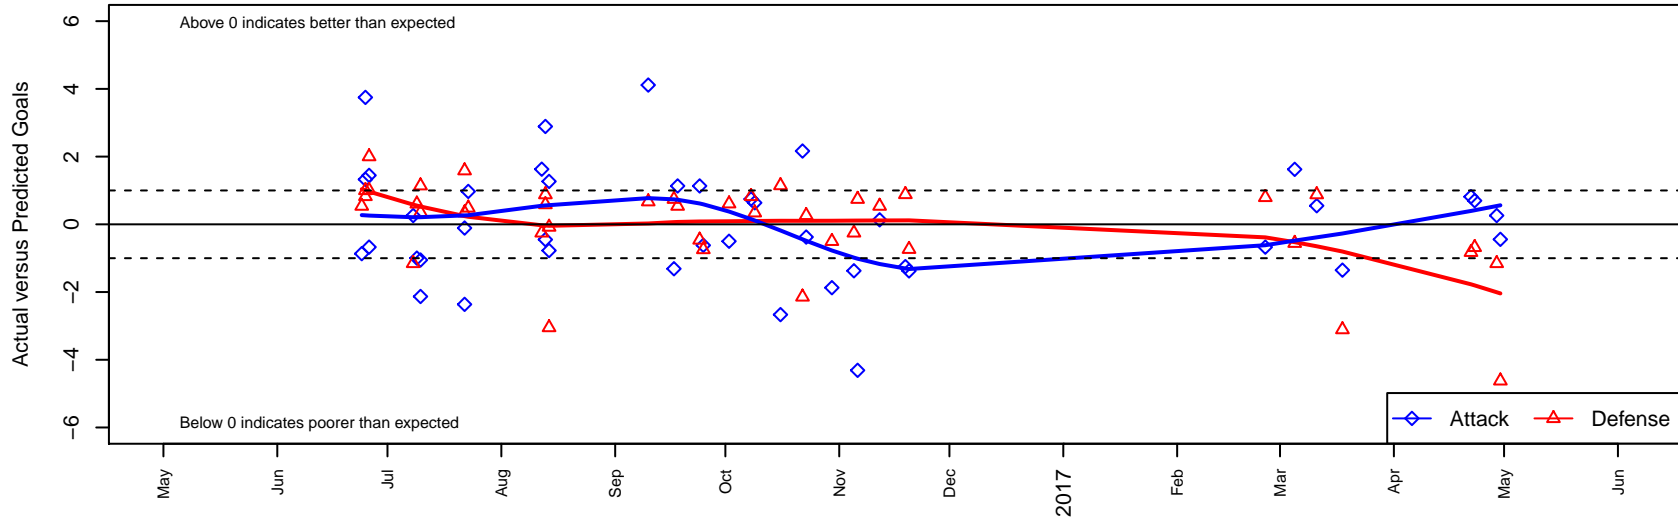

# Washington Timbers White 1 B03

Washington Timbers  
 Vancouver, WA  
 B03 total strength=1095  
 attack=3.89 defense=1.98  
 fall league = PTT B03 Div 2 Green  
 spr league = Spr OYS B03 Div 1 Green

alt names used:  
 WASHINGTON TIMBERS WA TIMBERS 03B V  
 WA Timbers FC 03B White 1  
 WASHINGTON TIMBERS WA TIMBERS 03B V  
 WASHINGTON TIMBERSWA TIMBERS 03B V  
 WA Timbers 03B White 1  
 WA Timbers 03B White 1  
 WA Timbers 03B White 1

Venues played:  
 2016 Clash At the Border Div 2 Gold/Silver/Bro  
 2016 PCU Summer Classic U14 Silver  
 2016 Oswego Nike Cup Silver U14  
 2016 Bend Premier Cup Lucas Melano (Silver)  
 2016 PTT B03 Division 2 Green  
 2016 OYS Founders Cup B03  
 2016 Spr OYS B03 Division 1 Green

**Washington Timbers White 1 B03**  
 Dots are actual minus expected GF (blue circles) and GA (red triangles).  
 Blue line is smoothed change in attack strength. Red is smoothed change in defense strength.

**attack and defense variance (black dot)  
relative to other teams  
and top 10 in region**

**attack and defense rating  
relative to others at age  
and all opponents in last 13 months**

**Performance relative to 13 month average**